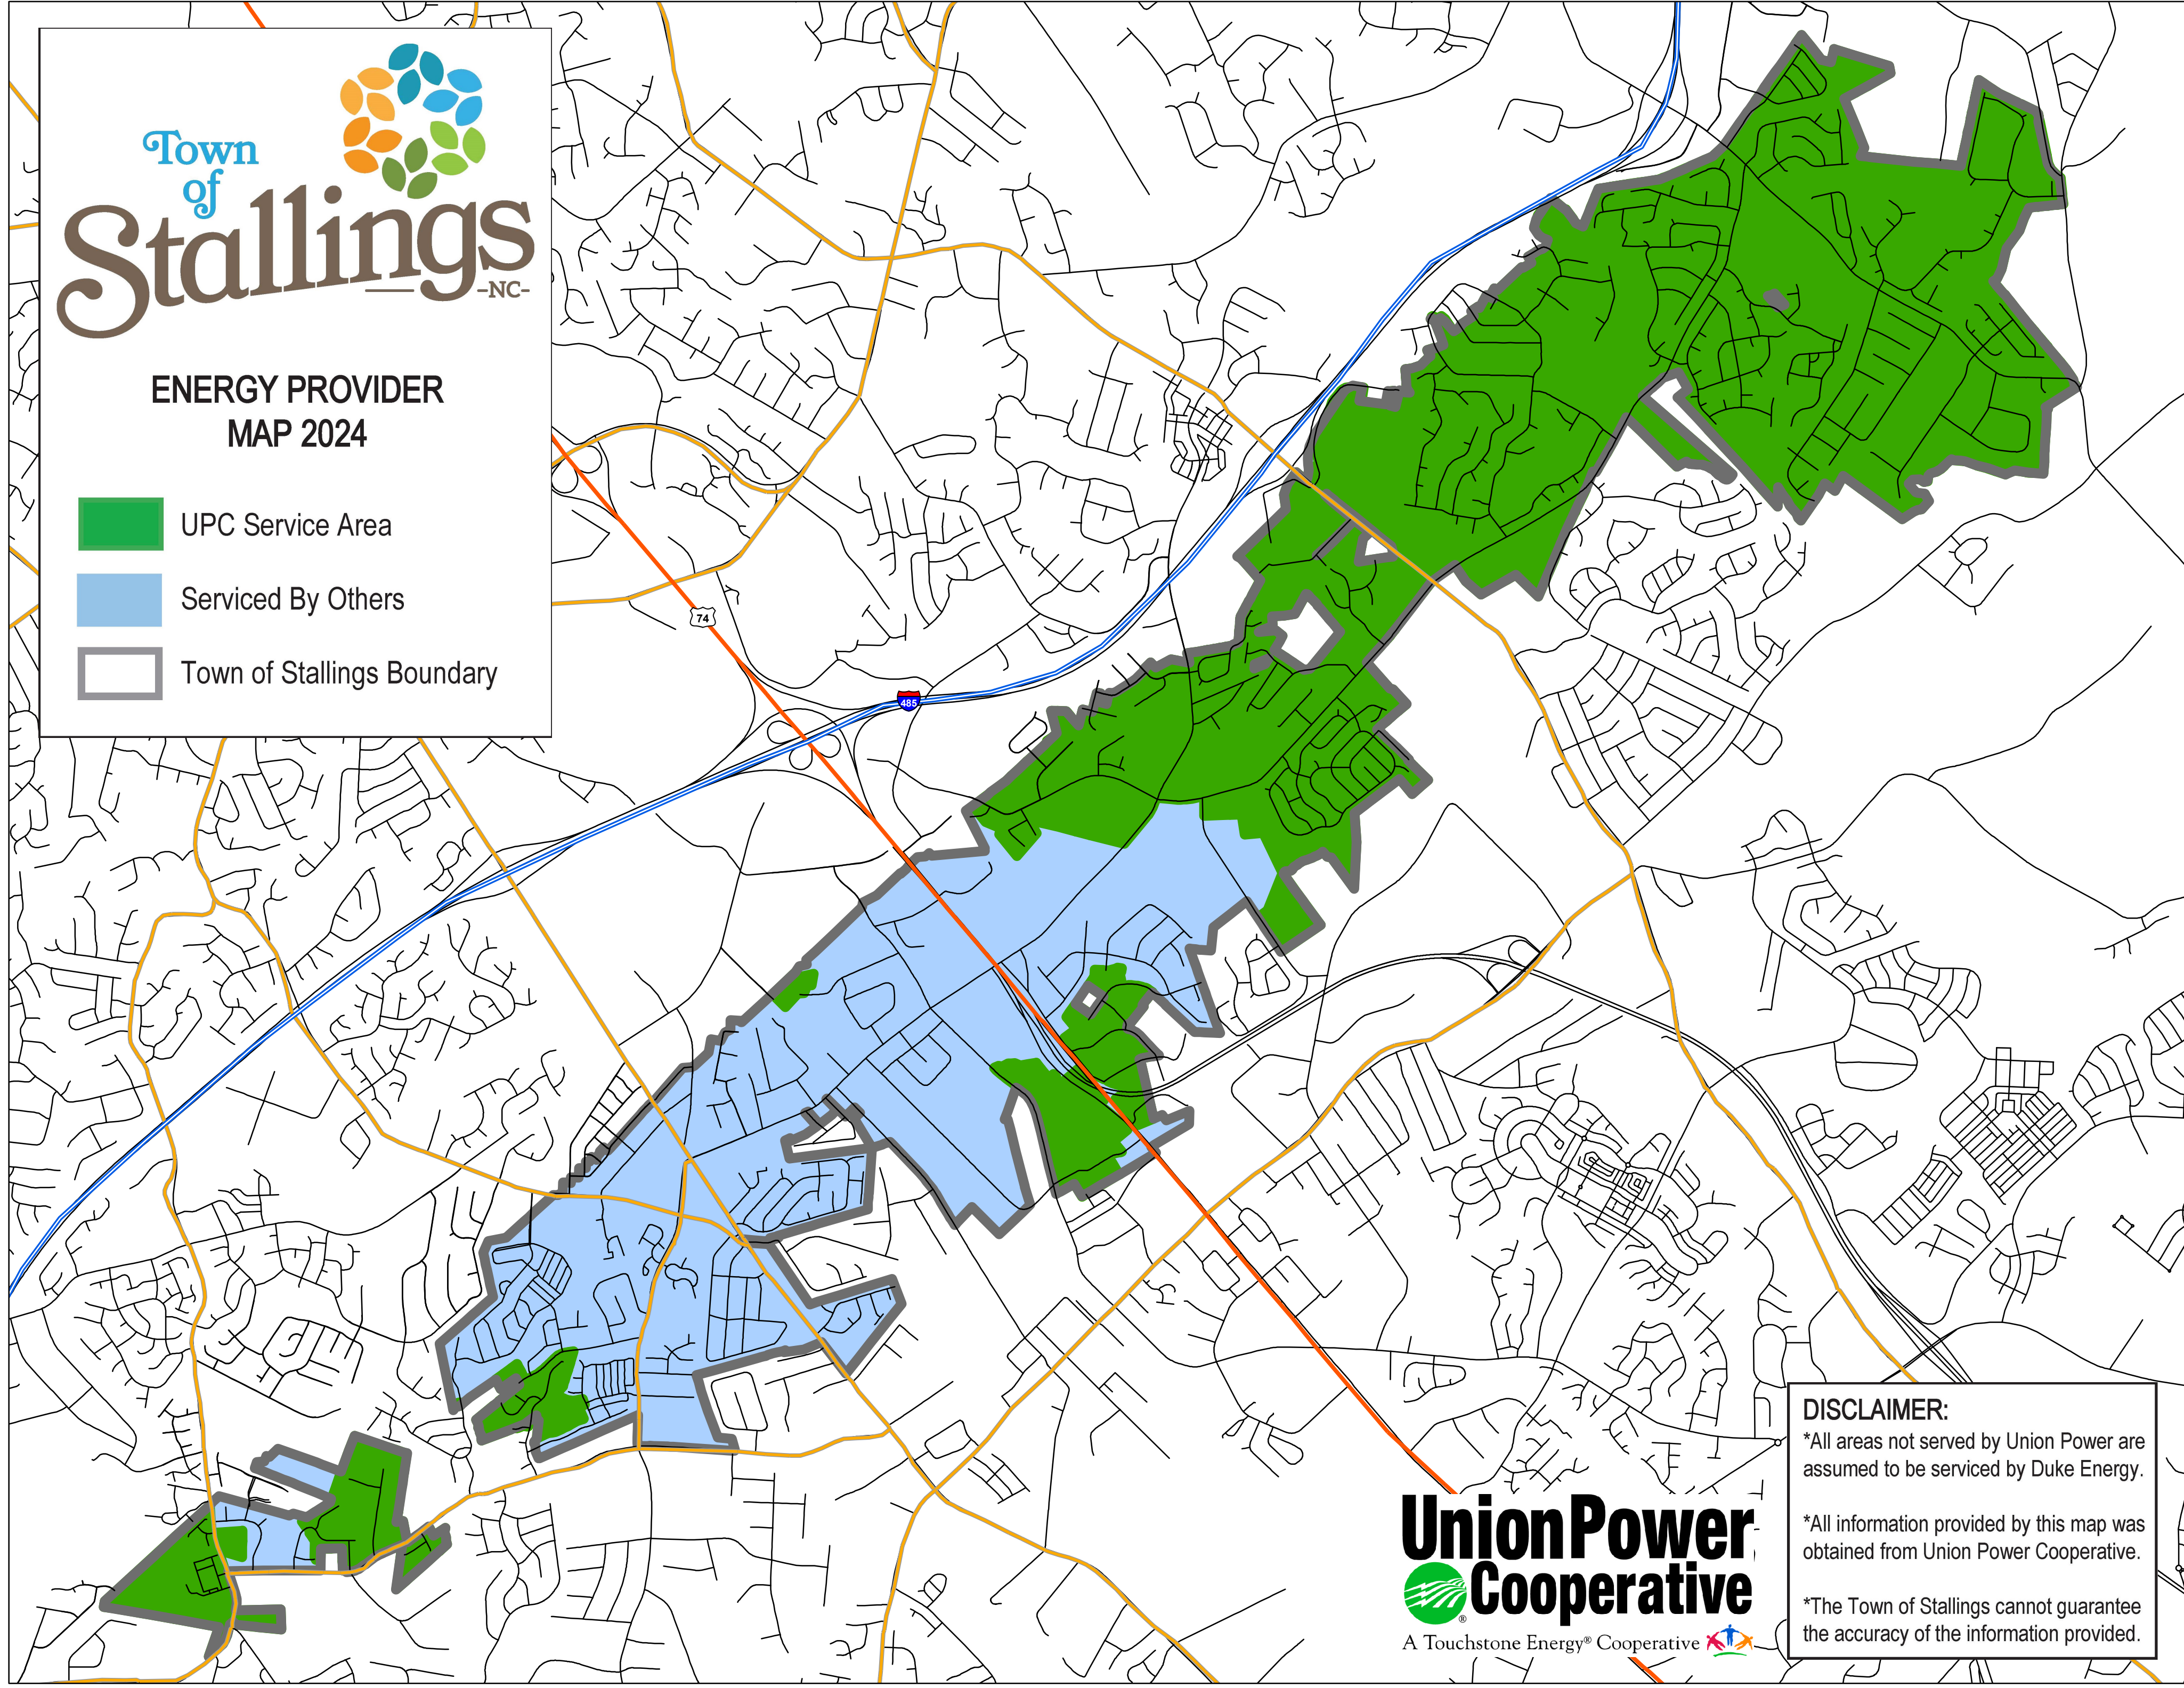

**ENERGY PROVIDER
MAP 2024**

-  UPC Service Area
-  Serviced By Others
-  Town of Stallings Boundary

DISCLAIMER:
*All areas not served by Union Power are assumed to be serviced by Duke Energy.
*All information provided by this map was obtained from Union Power Cooperative.
*The Town of Stallings cannot guarantee the accuracy of the information provided.